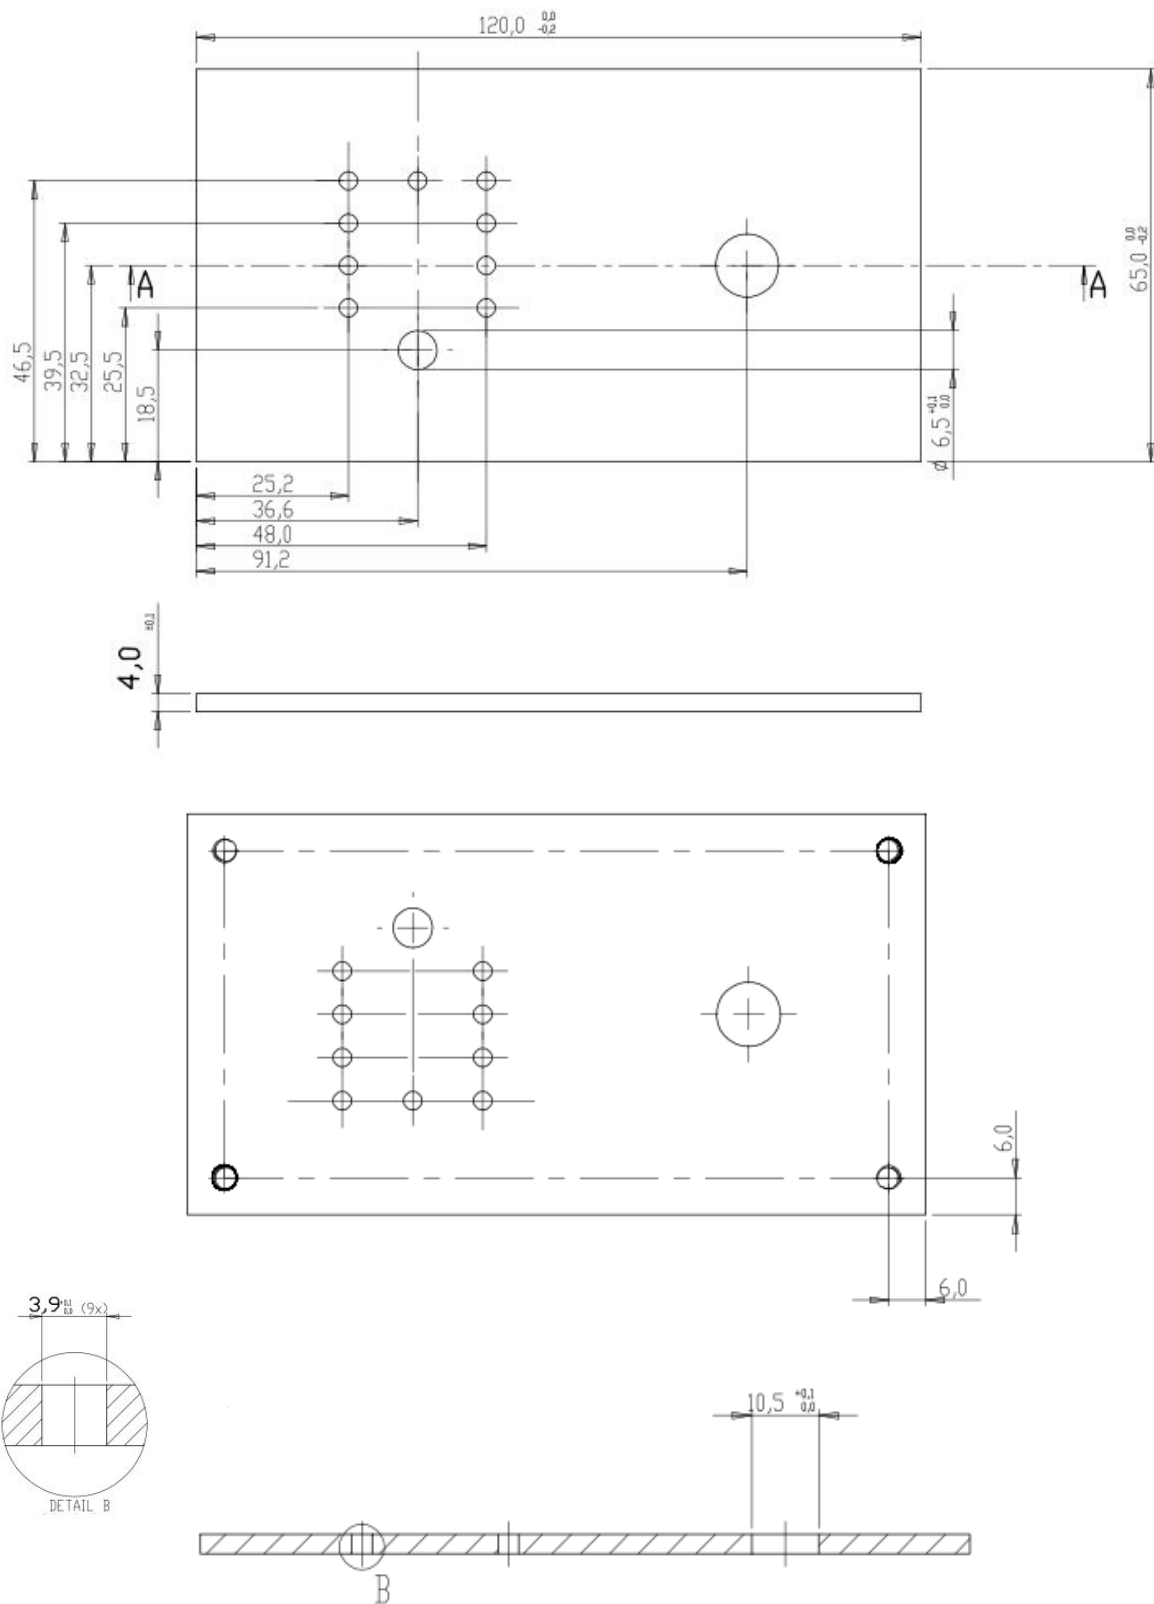

Dimensions in mm

Dimensions of metal panel

REC010001100 Phoenix Charger Control

Revision : v1.0
Date : 01-09-2015