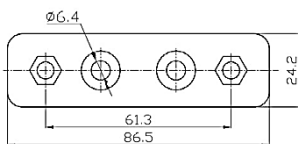

Fuse holder for ANL fuse